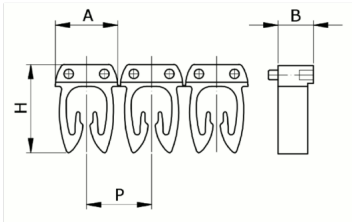

Manual numbering, yellow color,  
4-6mm<sup>2</sup>, symbol ( A )

HS code	39269097
Code	CAF3LAS3
Description	Cable section 4 – 6 mm <sup>2</sup>
Symbol	A
Symbol colour	Black
Background color	Yellow

\* Material: polyamide - V56  
\* Wire cross-sections for identification: from 0,5 to 6 mm<sup>2</sup>

## PRODUCT DESCRIPTION

Manual numbering, yellow color, 4-6mm<sup>2</sup>, symbol ( A )