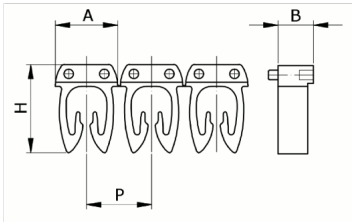

Manual numbering, yellow color,  
4-6mm<sup>2</sup>, symbol ( A )

HS code	39269097
Code	CAF3LAS3
Description	Cable section 4 – 6 mm <sup>2</sup>
Symbol	A
Symbol colour	Black
Background color	Yellow

\* Material: polyamide - V56  
\* Wire cross-sections for identification: from 0,5 to 6 mm<sup>2</sup>

## PRODUCT DESCRIPTION

Manual numbering, yellow color, 4-6mm<sup>2</sup>, symbol ( A )