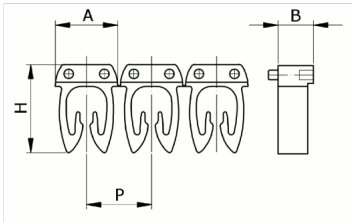

Manual

numbering, yellow color, 0,5-1,5mm², symbol (B)

HS code	39269097
Code	CAF3LBS1
Description	Cable section 0,5 – 1,5 mm ²
Symbol	B
Symbol colour	Black
Background color	Yellow

* Material: polyamide - V2
* Wire cross-sections for identification: from 0,5 to 6 mm²

PRODUCT DESCRIPTION

Manual numbering, yellow color, 0,5-1,5mm², symbol (B)