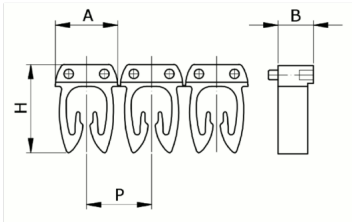

Manual numbering, yellow color,
1,5-2,5mm², symbol (B)

HS code	39269097
Code	CAF3LBS2
Description	Cable section 1,5 – 2,5 mm ²
Symbol	B
Symbol colour	Black
Background color	Yellow

* Material: polyamide - V14
* Wire cross-sections for identification: from 0,5 to 6 mm²

PRODUCT DESCRIPTION

Manual numbering, yellow color, 1,5-2,5mm², symbol (B)