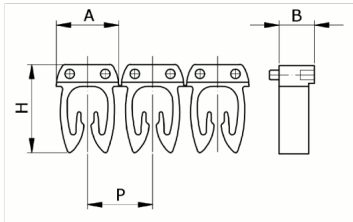

Manual

numbering, yellow color, 4-6mm², symbol (B)

HS code	39269097
Code	CAF3LBS3
Description	Cable section 4 – 6 mm ²
Symbol	B
Symbol colour	Black
Background color	Yellow

* Material: polyamide - V57
* Wire cross-sections for identification: from 0,5 to 6 mm²

PRODUCT DESCRIPTION

Manual numbering, yellow color, 4-6mm², symbol (B)