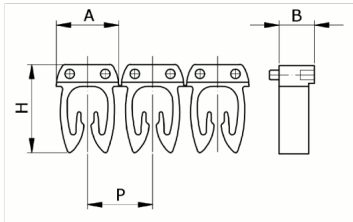

## Manual

numbering, yellow color, 1,5-2,5mm<sup>2</sup>, symbol ( C )

HS code	39269097
Code	CAF3LCS2
Description	Cable section 1,5 – 2,5 mm <sup>2</sup>
Symbol	C
Symbol colour	Black
Background color	Yellow

\* Material: polyamide - V15  
\* Wire cross-sections for identification: from 0,5 to 6 mm<sup>2</sup>

## PRODUCT DESCRIPTION

Manual numbering, yellow color, 1,5-2,5mm<sup>2</sup>, symbol ( C )