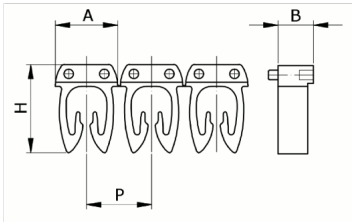

Manual numbering, yellow color,
4-6mm², symbol (C)

HS code	39269097
Code	CAF3LCS3
Description	Cable section 4 – 6 mm ²
Symbol	C
Symbol colour	Black
Background colour	Yellow

* Material: polyamide - V58
* Wire cross-sections for identification: from 0,5 to 6 mm²

PRODUCT DESCRIPTION

Manual numbering, yellow color, 4-6mm², symbol (C)