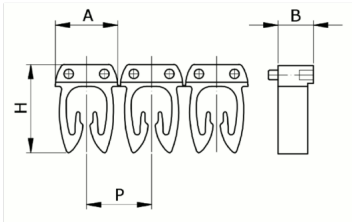

Manual numbering, yellow color,  
4-6mm<sup>2</sup>, symbol ( C )

HS code	39269097
Code	CAF3LCS3
Description	Cable section 4 – 6 mm <sup>2</sup>
Symbol	C
Symbol colour	Black
Background colour	Yellow

\* Material: polyamide - V58  
\* Wire cross-sections for identification: from 0,5 to 6 mm<sup>2</sup>

## PRODUCT DESCRIPTION

Manual numbering, yellow color, 4-6mm<sup>2</sup>, symbol ( C )