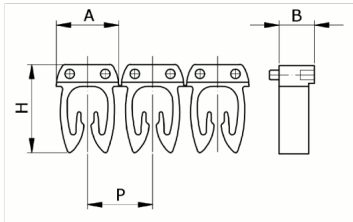

Manual

numbering, yellow color, 0,5-1,5mm², symbol (D)

HS code	39269097
Code	CAF3LDS1
Description	Cable section 0,5 – 1,5 mm ²
Symbol	D
Symbol colour	Black
Background color	Yellow

* Material: polyamide - V2
* Wire cross-sections for identification: from 0,5 to 6 mm²

PRODUCT DESCRIPTION

Manual numbering, yellow color, 0,5-1,5mm², symbol (D)