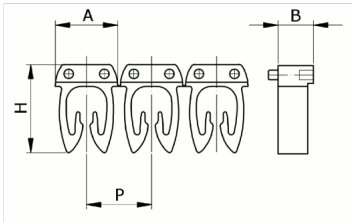

Manual

numbering, yellow color, 4-6mm², symbol (D)

HS code	39269097
Code	CAF3LDS3
Description	Cable section 4 – 6 mm ²
Symbol	D
Symbol colour	Black
Background color	Yellow

* Material: polyamide - V59
* Wire cross-sections for identification: from 0,5 to 6 mm²

PRODUCT DESCRIPTION

Manual numbering, yellow color, 4-6mm², symbol (D)