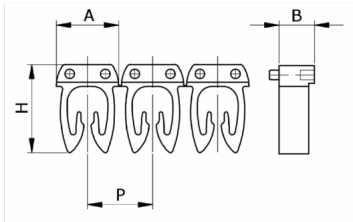

## Manual

numbering, yellow color, 4-6mm<sup>2</sup>, symbol ( D )

HS code	39269097
Code	CAF3LDS3
Description	Cable section 4 – 6 mm <sup>2</sup>
Symbol	D
Symbol colour	Black
Background color	Yellow

\* Material: polyamide - V59  
\* Wire cross-sections for identification: from 0,5 to 6 mm<sup>2</sup>

## PRODUCT DESCRIPTION

Manual numbering, yellow color, 4-6mm<sup>2</sup>, symbol ( D )