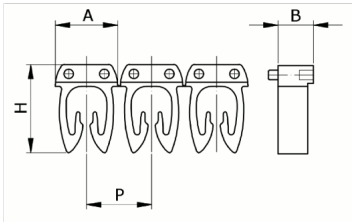

Manual numbering, yellow color,
0,5-1,5mm², symbol (E)

HS code	39269097
Code	CAF3LES1
Description	Cable section 0,5 – 1,5 mm ²
Symbol	E
Symbol colour	Black
Background color	Yellow

* Material: polyamide - V2
* Wire cross-sections for identification: from 0,5 to 6 mm²

PRODUCT DESCRIPTION

Manual numbering, yellow color, 0,5-1,5mm², symbol (E)