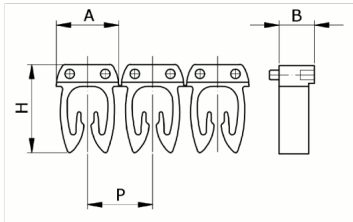

## Manual

numbering, yellow color, 1,5-2,5mm<sup>2</sup>, symbol ( E )

HS code	39269097
Code	CAF3LES2
Description	Cable section 1,5 – 2,5 mm <sup>2</sup>
Symbol	E
Symbol colour	Black
Background color	Yellow

\* Material: polyamide - V17  
\* Wire cross-sections for identification: from 0,5 to 6 mm<sup>2</sup>

## PRODUCT DESCRIPTION

Manual numbering, yellow color, 1,5-2,5mm<sup>2</sup>, symbol ( E )