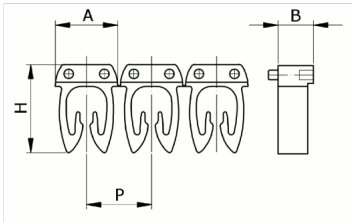

## Manual

numbering, yellow color, 0,5-1,5mm<sup>2</sup>, symbol ( F )

|                  |   |
|------------------|---|
| HS code          | 39269097                                |
| Code             | CAF3LFS1                                |
| Description      | Cable section 0,5 – 1,5 mm <sup>2</sup> |
| Symbol           | F                                       |
| Symbol colour    | Black                                   |
| Background color | Yellow                                  |

\* Material: polyamide - V2  
\* Wire cross-sections for identification: from 0,5 to 6 mm<sup>2</sup>

## PRODUCT DESCRIPTION

Manual numbering, yellow color, 0,5-1,5mm<sup>2</sup>, symbol ( F )