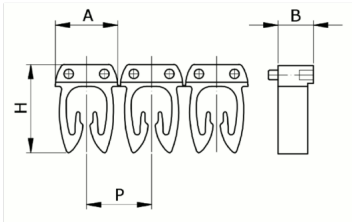

Manual numbering, yellow color,
1,5-2,5mm², symbol (F)

HS code	39269097
Code	CAF3LFS2
Description	Cable section 1,5 – 2,5 mm ²
Symbol	F
Symbol colour	Black
Background color	Yellow

* Material: polyamide - V18
* Wire cross-sections for identification: from 0,5 to 6 mm²

PRODUCT DESCRIPTION

Manual numbering, yellow color, 1,5-2,5mm², symbol (F)