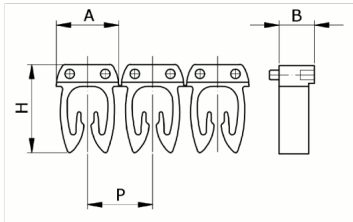

## Manual

numbering, yellow color, 4-6mm<sup>2</sup>, symbol ( F )

HS code	39269097
Code	CAF3LFS3
Description	Cable section 4 – 6 mm <sup>2</sup>
Symbol	F
Symbol colour	Black
Background color	Yellow

\* Material: polyamide - V61  
\* Wire cross-sections for identification: from 0,5 to 6 mm<sup>2</sup>

## PRODUCT DESCRIPTION

Manual numbering, yellow color, 4-6mm<sup>2</sup>, symbol ( F )