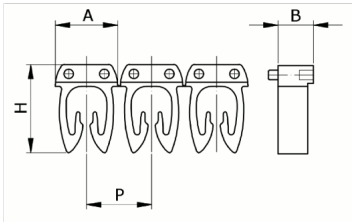

Manual numbering, yellow color,
4-6mm², symbol (G)

HS code	39269097
Code	CAF3LGS3
Description	Cable section 4 – 6 mm ²
Symbol	G
Symbol colour	Black
Background color	Yellow

* Material: polyamide - V62
* Wire cross-sections for identification: from 0,5 to 6 mm²

PRODUCT DESCRIPTION

Manual numbering, yellow color, 4-6mm², symbol (G)