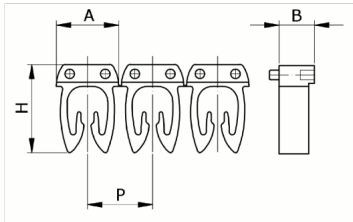

Manual

numbering, yellow color, 0,5-1,5mm2, symbol (H)

HS code	39269097
Code	CAF3LHS1
Description	Cable section 0,5 – 1,5 mm2
Symbol	H
Symbol colour	Black
Background color	Yellow

* Material: polyamide - V2
* Wire cross-sections for identification: from 0,5 to 6 mm²

PRODUCT DESCRIPTION

Manual numbering, yellow color, 0,5-1,5mm2, symbol (H)