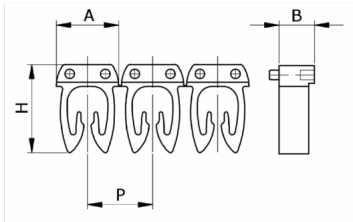

## Manual

numbering, yellow color, 0,5-1,5mm2, symbol ( H )

HS code	39269097
Code	CAF3LHS1
Description	Cable section 0,5 – 1,5 mm2
Symbol	H
Symbol colour	Black
Background color	Yellow

\* Material: polyamide - V2  
\* Wire cross-sections for identification: from 0,5 to 6 mm<sup>2</sup>

## PRODUCT DESCRIPTION

Manual numbering, yellow color, 0,5-1,5mm2, symbol ( H )