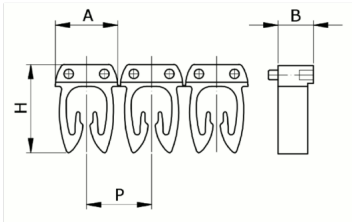

Manual numbering, yellow color,
1,5-2,5mm², symbol (H)

| | |
|------------------|---|
| HS code | 39269097 |
| Code | CAF3LHS2 |
| Description | Cable section 1,5 – 2,5 mm ² |
| Symbol | H |
| Symbol colour | Black |
| Background color | Yellow |

* Material: polyamide - V20
* Wire cross-sections for identification: from 0,5 to 6 mm²

PRODUCT DESCRIPTION

Manual numbering, yellow color, 1,5-2,5mm², symbol (H)