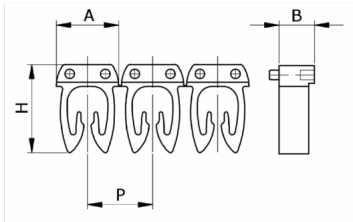

Manual

numbering, yellow color, 4-6mm², symbol (H)

HS code	39269097
Code	CAF3LHS3
Description	Cable section 4 – 6 mm ²
Symbol	H
Symbol colour	Black
Background color	Yellow

* Material: polyamide - V63
* Wire cross-sections for identification: from 0,5 to 6 mm²

PRODUCT DESCRIPTION

Manual numbering, yellow color, 4-6mm², symbol (H)