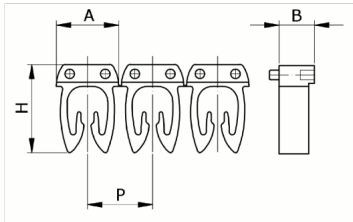

Manual

numbering, yellow color, 4-6mm², symbol (H)

HS code	39269097
Code	CAF3LHS3
Description	Cable section 4 – 6 mm ²
Symbol	H
Symbol colour	Black
Background color	Yellow

* Material: polyamide - V63
* Wire cross-sections for identification: from 0,5 to 6 mm²

PRODUCT DESCRIPTION

Manual numbering, yellow color, 4-6mm², symbol (H)