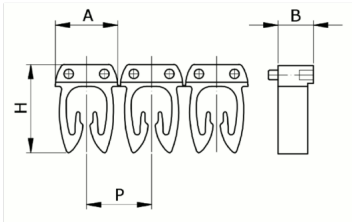

Manual numbering, yellow color,
0,5-1,5mm², symbol (I)

| | |
|------------------|---|
| HS code | 39269097 |
| Code | CAF3LIS1 |
| Description | Cable section 0,5 – 1,5 mm ² |
| Symbol | I |
| Symbol colour | Black |
| Background color | Yellow |

* Material: polyamide - V2
* Wire cross-sections for identification: from 0,5 to 6 mm²

PRODUCT DESCRIPTION

Manual numbering, yellow color, 0,5-1,5mm², symbol (I)