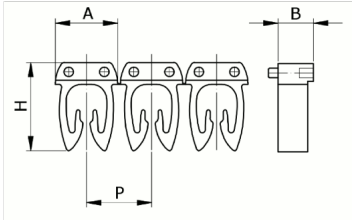

Manual

numbering, yellow color, 1,5-2,5mm², symbol (I)

HS code	39269097
Code	CAF3LIS2
Description	Cable section 1,5 – 2,5 mm ²
Symbol	I
Symbol colour	Black
Background color	Yellow

* Material: polyamide - V21
* Wire cross-sections for identification: from 0,5 to 6 mm²

PRODUCT DESCRIPTION

Manual numbering, yellow color, 1,5-2,5mm², symbol (I)