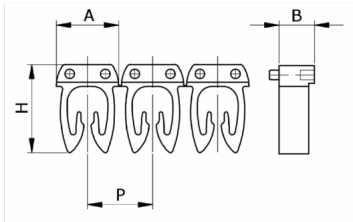

## Manual

numbering, yellow color, 1,5-2,5mm<sup>2</sup>, symbol ( I )

HS code	39269097
Code	CAF3LIS2
Description	Cable section 1,5 – 2,5 mm <sup>2</sup>
Symbol	I
Symbol colour	Black
Background color	Yellow

\* Material: polyamide - V21  
\* Wire cross-sections for identification: from 0,5 to 6 mm<sup>2</sup>

## PRODUCT DESCRIPTION

Manual numbering, yellow color, 1,5-2,5mm<sup>2</sup>, symbol ( I )