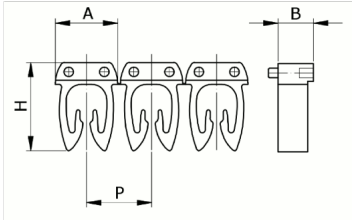

## Manual

numbering, yellow color, 0,5-1,5mm<sup>2</sup>, symbol ( J )

HS code	39269097
Code	CAF3LJS1
Description	Cable section 0,5 – 1,5 mm <sup>2</sup>
Symbol	J
Symbol colour	Black
Background color	Yellow

\* Material: polyamide - V2  
\* Wire cross-sections for identification: from 0,5 to 6 mm<sup>2</sup>

## PRODUCT DESCRIPTION

Manual numbering, yellow color, 0,5-1,5mm<sup>2</sup>, symbol ( J )