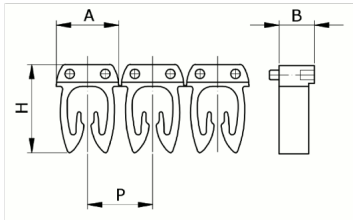

Manual numbering, yellow color,  
1,5-2,5mm<sup>2</sup>, symbol ( J )

HS code	39269097
Code	CAF3LJS2
Description	Cable section 1,5 – 2,5 mm <sup>2</sup>
Symbol	J
Symbol colour	Black
Background color	Yellow

\* Material: polyamide - V22  
\* Wire cross-sections for identification: from 0,5 to 6 mm<sup>2</sup>

## PRODUCT DESCRIPTION

Manual numbering, yellow color, 1,5-2,5mm<sup>2</sup>, symbol ( J )