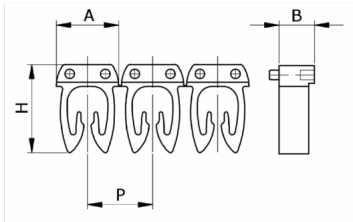

Manual

numbering, yellow color, 4-6mm², symbol (J)

HS code	39269097
Code	CAF3LJS3
Description	Cable section 4 – 6 mm ²
Symbol	J
Symbol colour	Black
Background color	Yellow

* Material: polyamide - V65
* Wire cross-sections for identification: from 0,5 to 6 mm²

PRODUCT DESCRIPTION

Manual numbering, yellow color, 4-6mm², symbol (J)