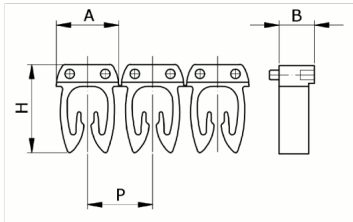

## Manual

numbering, yellow color, 4-6mm<sup>2</sup>, symbol ( J )

HS code	39269097
Code	CAF3LJS3
Description	Cable section 4 – 6 mm <sup>2</sup>
Symbol	J
Symbol colour	Black
Background color	Yellow

\* Material: polyamide - V65  
\* Wire cross-sections for identification: from 0,5 to 6 mm<sup>2</sup>

## PRODUCT DESCRIPTION

Manual numbering, yellow color, 4-6mm<sup>2</sup>, symbol ( J )