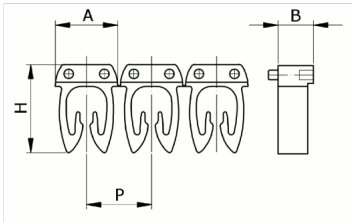

Manual

numbering, yellow color, 0,5-1,5mm2, symbol (L)

HS code	39269097
Code	CAF3LLS1
Description	Cable section 0,5 – 1,5 mm2
Symbol	L
Symbol colour	Black
Background color	Yellow

* Material: polyamide - V2
* Wire cross-sections for identification: from 0,5 to 6 mm²

PRODUCT DESCRIPTION

Manual numbering, yellow color, 0,5-1,5mm2, symbol (L)