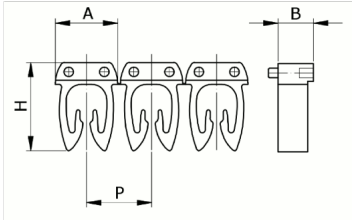

## Manual

numbering, yellow color, 4-6mm<sup>2</sup>, symbol ( L )

HS code	39269097
Code	CAF3LLS3
Description	Cable section 4 – 6 mm <sup>2</sup>
Symbol	L
Symbol colour	Black
Background color	Yellow

\* Material: polyamide - V67  
\* Wire cross-sections for identification: from 0,5 to 6 mm<sup>2</sup>

## PRODUCT DESCRIPTION

Manual numbering, yellow color, 4-6mm<sup>2</sup>, symbol ( L )