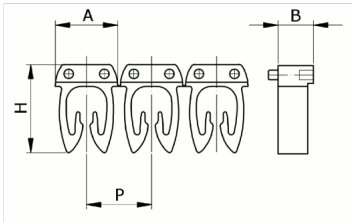

Manual

numbering, yellow color, 1,5-2,5mm², symbol (M)

HS code	39269097
Code	CAF3LMS2
Description	Cable section 1,5 – 2,5 mm ²
Symbol	M
Symbol colour	Black
Background color	Yellow

* Material: polyamide - V25
* Wire cross-sections for identification: from 0,5 to 6 mm²

PRODUCT DESCRIPTION

Manual numbering, yellow color,
1,5-2,5mm², symbol (M)