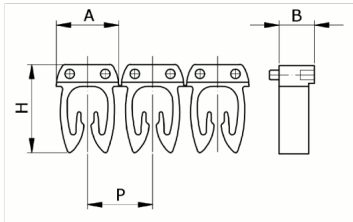

## Manual

numbering, yellow color, 0,5-1,5mm2, symbol ( N )

HS code	39269097
Code	CAF3LNS1
Description	Cable section 0,5 – 1,5 mm2
Symbol	N
Symbol colour	Black
Background color	Yellow

\* Material: polyamide - V2  
\* Wire cross-sections for identification: from 0,5 to 6 mm<sup>2</sup>

## PRODUCT DESCRIPTION

Manual numbering, yellow color, 0,5-1,5mm2, symbol ( N )