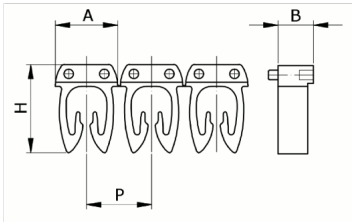

Manual numbering, yellow color,  
1,5-2,5mm<sup>2</sup>, symbol ( N )

HS code	39269097
Code	CAF3LNS2
Description	Cable section 1,5 – 2,5 mm <sup>2</sup>
Symbol	N
Symbol colour	Black
Background colour	Yellow

\* Material: polyamide - V26  
\* Wire cross-sections for identification: from 0,5 to 6 mm<sup>2</sup>

## PRODUCT DESCRIPTION

Manual numbering, yellow color, 1,5-2,5mm<sup>2</sup>, symbol ( N )