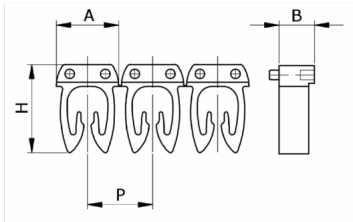

## Manual

numbering, yellow color, 0,5-1,5mm<sup>2</sup>, symbol ( P )

HS code	39269097
Code	CAF3LPS1
Description	Cable section 0,5 – 1,5 mm <sup>2</sup>
Symbol	P
Symbol colour	Black
Background color	Yellow

\* Material: polyamide - V2  
\* Wire cross-sections for identification: from 0,5 to 6 mm<sup>2</sup>

## PRODUCT DESCRIPTION

Manual numbering, yellow color, 0,5-1,5mm<sup>2</sup>, symbol ( P )