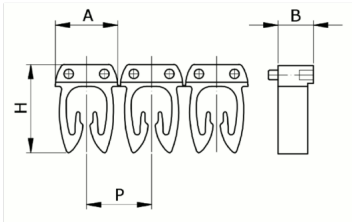

Manual numbering, yellow color,
0,5-1,5mm², symbol (U)

HS code	39269097
Code	CAF3LUS1
Description	Cable section 0,5 – 1,5 mm ²
Symbol	U
Symbol colour	Black
Background color	Yellow

* Material: polyamide - V2
* Wire cross-sections for identification: from 0,5 to 6 mm²

PRODUCT DESCRIPTION

Manual numbering, yellow color, 0,5-1,5mm², symbol (U)