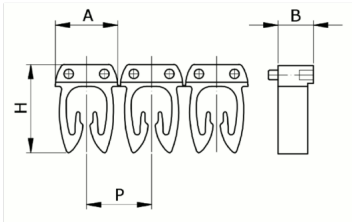

Manual numbering, yellow color,  
0,5-1,5mm<sup>2</sup>, symbol ( W )

HS code	39269097
Code	CAF3LWS1
Description	Cable section 0,5 – 1,5 mm <sup>2</sup>
Symbol	W
Symbol colour	Black
Background color	Yellow

\* Material: polyamide - V2  
\* Wire cross-sections for identification: from 0,5 to 6 mm<sup>2</sup>

## PRODUCT DESCRIPTION

Manual numbering, yellow color, 0,5-1,5mm<sup>2</sup>, symbol ( W )