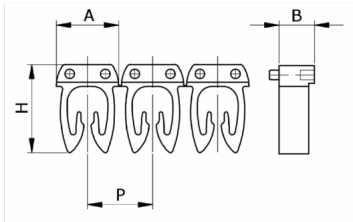

Manual

numbering, yellow color, 1,5-2,5mm², symbol (W)

HS code	39269097
Code	CAF3LWS2
Description	Cable section 1,5 – 2,5 mm ²
Symbol	W
Symbol colour	Black
Background color	Yellow

* Material: polyamide - V35
* Wire cross-sections for identification: from 0,5 to 6 mm²

PRODUCT DESCRIPTION

Manual numbering, yellow color, 1,5-2,5mm², symbol (W)