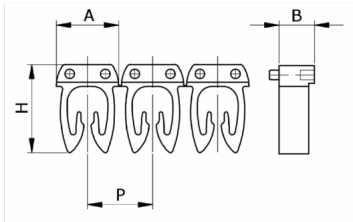

## Manual

numbering, yellow color, 4-6mm<sup>2</sup>, symbol ( X )

HS code	39269097
Code	CAF3LXS3
Description	Cable section 4 – 6 mm <sup>2</sup>
Symbol	X
Symbol colour	Black
Background color	Yellow

\* Material: polyamide - V79  
\* Wire cross-sections for identification: from 0,5 to 6 mm<sup>2</sup>

## PRODUCT DESCRIPTION

Manual numbering, yellow color, 4-6mm<sup>2</sup>, symbol ( X )