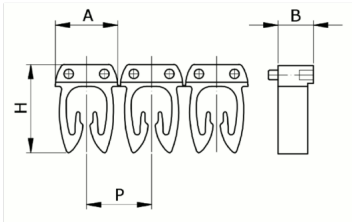

Manual numbering, yellow color,
0,5-1,5mm², symbol (Y)

HS code	39269097
Code	CAF3LYS1
Description	Cable section 0,5 – 1,5 mm ²
Symbol	Y
Symbol colour	Black
Background color	Yellow

* Material: polyamide - V2
* Wire cross-sections for identification: from 0,5 to 6 mm²

PRODUCT DESCRIPTION

Manual numbering, yellow color, 0,5-1,5mm², symbol (Y)