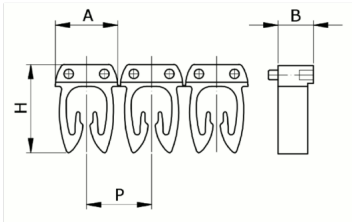

Manual numbering, yellow color,  
4-6mm<sup>2</sup>, symbol ( Y )

HS code	39269097
Code	CAF3LYS3
Description	Cable section 4 – 6 mm <sup>2</sup>
Symbol	Y
Symbol colour	Black
Background color	Yellow

\* Material: polyamide - V80  
\* Wire cross-sections for identification: from 0,5 to 6 mm<sup>2</sup>

## PRODUCT DESCRIPTION

Manual numbering, yellow color, 4-6mm<sup>2</sup>, symbol ( Y )