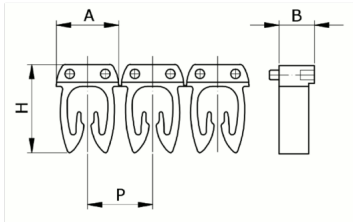

Manual

numbering, black color, 1,5-2,5mm², symbol (0)

| | |
|------------------|---|
| HS code | 39269097 |
| Code | CAF3N0S2 |
| Description | Cable section 1,5 – 2,5 mm ² |
| Symbol | 0 |
| Symbol colour | White |
| Background color | Black |

* Material: polyamide - V3
* Wire cross-sections for identification: from 0,5 to 6 mm²

PRODUCT DESCRIPTION

Manual numbering, black color, 1,5-2,5mm², symbol (0)