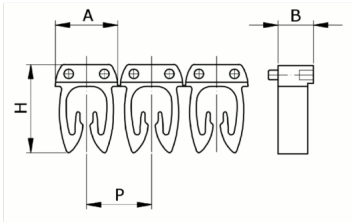

Manual numbering, black color,
4-6mm², symbol (0)

HS code	39269097
Code	CAF3N0S3
Description	Cable section 4 – 6 mm ²
Symbol	0
Symbol colour	White
Background color	Black

* Material: polyamide - V46
* Wire cross-sections for identification: from 0,5 to 6 mm²

PRODUCT DESCRIPTION

Manual numbering, black color, 4-6mm², symbol (0)