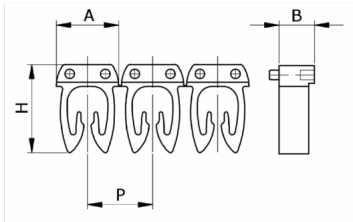

Manual

numbering, yellow color, 1,5-2,5mm2, symbol (4)

HS code	39269097
Code	CAF3N4S2
Description	Cable section 1,5 – 2,5 mm2
Symbol	4
Symbol colour	Black
Background color	Yellow

* Material: polyamide - V7
* Wire cross-sections for identification: from 0,5 to 6 mm135

PRODUCT DESCRIPTION

Manual numbering, yellow color, 1,5-2,5mm2, symbol (4)