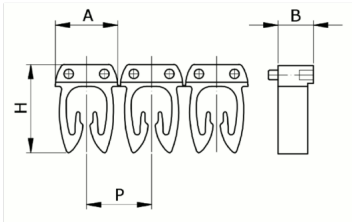

Manual numbering, yellow color,
4-6mm², symbol (4)

HS code	39269097
Code	CAF3N4S3
Description	Cable section 4 – 6 mm ²
Symbol	4
Symbol colour	Black
Background color	Yellow

* Material: polyamide - V50
* Wire cross-sections for identification: from 0,5 to 6 mm²

PRODUCT DESCRIPTION

Manual numbering, yellow color, 4-6mm², symbol (4)