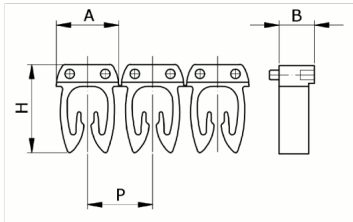

## Manual

numbering, grey color, 1,5-2,5mm<sup>2</sup>, symbol ( 8 )

HS code	39269097
Code	CAF3N8S2
Description	Cable section 1,5 – 2,5 mm <sup>2</sup>
Symbol	8
Symbol colour	Black
Background color	Grey

\* Material: polyamide - V11  
\* Wire cross-sections for identification: from 0,5 to 6 mm<sup>2</sup>

## PRODUCT DESCRIPTION

Manual numbering, grey color, 1,5-2,5mm<sup>2</sup>, symbol ( 8 )