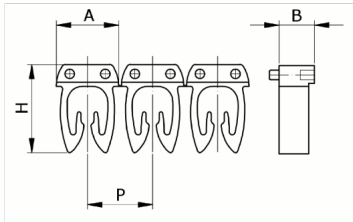

Manual numbering, yellow color, 1,5-2,5mm², symbol (.)

HS code	39269097
Code	CAF3SPUS2
Description	Cable section 1,5 – 2,5 mm ²
Symbol	.
Symbol colour	Black
Background color	Yellow

* Material: polyamide - V43
* Wire cross-sections for identification: from 0,5 to 6 mm²

PRODUCT DESCRIPTION

Manual numbering, yellow color, 1,5-2,5mm², symbol (.)