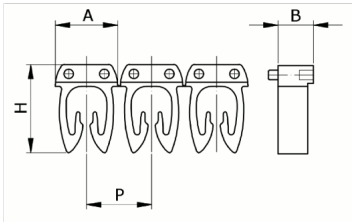

Manual numbering, yellow color,
4-6mm², symbol (*)

HS code	39269097
Code	CAF3SXS3
Description	Cable section 4 – 6 mm ²
Symbol	*
Symbol colour	Black
Background color	Yellow

* Material: polyamide - V84
* Wire cross-sections for identification: from 0,5 to 6 mm²

PRODUCT DESCRIPTION

Manual numbering, yellow color, 4-6mm², symbol (*)