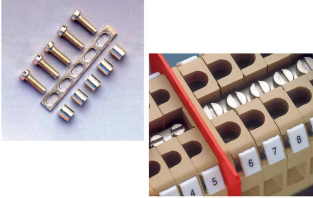

Screw

and sleeves EXe for cross-connection PMP42, PMP58, CBD.4, CVF.4

Series	PMP-CPM
Code	CPX12
Type	CPX/12
HS code	85389099
TECHNICAL DATA	
Typology	Exe cross connection
Sub-typology	Exe screws and sleeves type CPX for PMP commoning bar
Colour	-
Package qty.	25
Material	Copper and brass
Correlations	CPX12, PMP42, PMP58, CBD.4, CVF.4

PRODUCT DESCRIPTION

CPX/12 Screw and sleeves EXe for cross-connection PMP42, PMP58, CBD.4, CVF.4