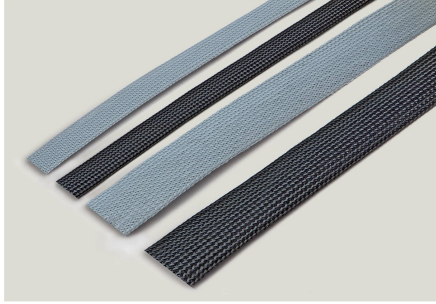

Braided Sheath in dispenser box,
diameter 6 mm, black color

Code	CTB06015B
Description	minibox braided sheath
HS code	54022000
Colour	Black
Nominal ø	
mm2	6
Mt pk.	15

- * For installation and maintenance
- * For insulation, wiring, protection
- * For home, auto, industrial, and nautical use
- * Working temperature: from -55°C to +130°C
- * Melting point: +255°C
- * Self-extinguishing: UL94-V2
- * Colours: Grey-Black

1 Sleeve, made of extruded single wire with polyester incorporated

PRODUCT DESCRIPTION

Braided Sheath
in dispenser box, diameter 6 mm, black color