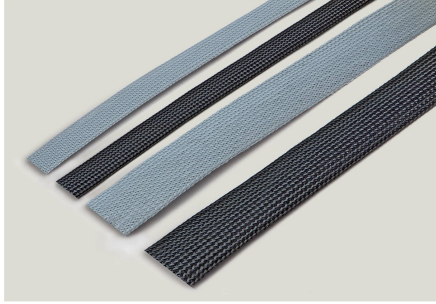

Braided Sheath in dispenser box,
diameter 20 mm, black color

Code	CTB20010B
Description	minibox braided sheath
HS code	54022000
Colour	Black
Nominal ø	
mm2	20
Mt pk.	10

- * For installation and maintenance
- * For insulation, wiring, protection
- * For home, auto, industrial, and nautical use
- * Working temperature: from -55°C to +130°C
- * Melting point: +255°C
- * Self-extinguishing: UL94-V2
- * Colours: Grey-Black

1 Sleeve, made of extruded single wire with polyester incorporated

PRODUCT DESCRIPTION

Braided Sheath
in dispenser box, diameter 20 mm, black color