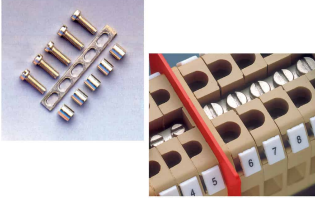

Cross-connection bar with 45 poles for CBD.2

Series	PMP-CPM
Code	PMP01
Type	PMP/01
HS code	85389099
TECHNICAL DATA	
Typology	Cross connection
Sub-typology	PMP type commoning bar, for CPM/CPX screws
Colour	-
Package qty.	8
Material	Brass
Pitch	-
Width	-
Thickness	-
Length	250 mm
Poles No.	45
Correlations	CPM21, CPX21, CBD.2

PRODUCT DESCRIPTION

PMP/01 Cross-connection bar with 45 poles for CBD.2