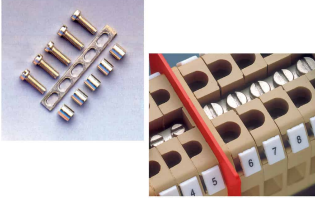

## Cross-connection bar with 40 poles for TLD.2 TLS.2

<b>Series</b>	PMP-CPM
<b>Code</b>	PMP02
<b>Type</b>	PMP/02
<b>HS code</b>	85389099
<b>TECHNICAL DATA</b>	
<b>Typology</b>	Cross connection
<b>Sub-typology</b>	PMP type commoning bar, for CPM/CPX screws
<b>Colour</b>	-
<b>Package qty.</b>	8
<b>Material</b>	Brass
<b>Pitch</b>	-
<b>Width</b>	-
<b>Thickness</b>	-
<b>Length</b>	250 mm
<b>Poles No.</b>	40
<b>Correlations</b>	CPM21, TLS.2, TLD.2, TLE.2, TDE.2

### PRODUCT DESCRIPTION

PMP/02 Cross-connection bar with 40 poles for TLD.2 TLS.2