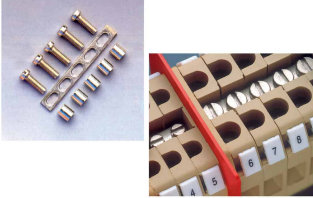

Cross-connection bar with 25 poles for CBD.10

Series	PMP-CPM
Code	PMP04
Type	PMP/04
HS code	85389099
TECHNICAL DATA	
Typology	Cross connection
Sub-typology	PMP type commoning bar, for CPM/CPX screws
Colour	-
Package qty.	8
Material	copper
Pitch	-
Width	-
Thickness	-
Length	250 mm
Poles No.	25
Correlations	CPM03, CPX03, CBD.10

PRODUCT DESCRIPTION

PMP/04 Cross-connection bar with 25 poles for CBD.10