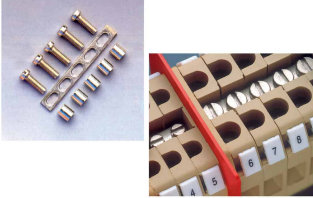

## Cross-connection bar with 50 poles for RN.2 CBR.2

<b>Series</b>	PMP-CPM
<b>Code</b>	PMP25
<b>Type</b>	PMP/25
<b>HS code</b>	85389099
<b>TECHNICAL DATA</b>	
<b>Typology</b>	Cross connection
<b>Sub-typology</b>	PMP type commoning bar, for CPM/CPX screws
<b>Colour</b>	-
<b>Package qty.</b>	8
<b>Material</b>	Brass
<b>Pitch</b>	-
<b>Width</b>	-
<b>Thickness</b>	-
<b>Length</b>	250 mm
<b>Poles No.</b>	50
<b>Correlations</b>	CPM16, CPM25, CPX16, CBR.2, RN.2

### PRODUCT DESCRIPTION

PMP/25 Cross-connection bar with 50 poles for RN.2 CBR.2