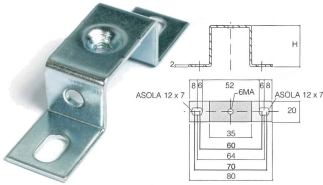

Flat bracket 20x80xH90mm for DIN rail fixing

Series	ACI
Code	Z121219
Type	ACI121219
HS code	72166190
TECHNICAL DATA	
Typology	Bracket for rail fixing
Sub-typology	Plain bracket
Colour	-
Package qty.	10
Material	zinc-plated steel
Width (pitch)	20 mm
Length	80 mm
Height	90
Center-to-center distance	94
Hole	M6
Correlations	PR001, PR901, PR004, PR904, PR002, PR003, PR903, PR005, PR905, PR007, PR907, PR006, PR906, PR009, PR909, PR010, PR910, Z121123, Z121118, Z121119, Z121121, Z121026, Z121221, Z121307

PRODUCT DESCRIPTION

ACI121219 Flat
bracket 20x80xH90mm for DIN rail fixing