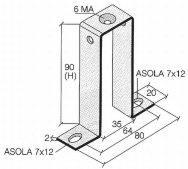

Flat bracket 20x80xH90mm for DIN rail fixing

Series	ACI
Code	Z121219
Type	ACI121219
HS code	72166190
TECHNICAL DATA	
Typology	Bracket for rail fixing
Sub-typology	Plain bracket
Colour	-
Package qty.	10
Material	zinc-plated steel
Width (pitch)	20 mm
Length	80 mm
Height	90
Center-to-center distance	94
Hole	M6
Correlations	PR001, PR901, PR004, PR904, PR002, PR003, PR903, PR005, PR905, PR007, PR907, PR006, PR906, PR009, PR909, PR010, PR910, Z121123, Z121118, Z121119, Z121121, Z121026, Z121221, Z121307

PRODUCT DESCRIPTION

ACI121219 Flat
bracket 20x80xH90mm for DIN rail fixing